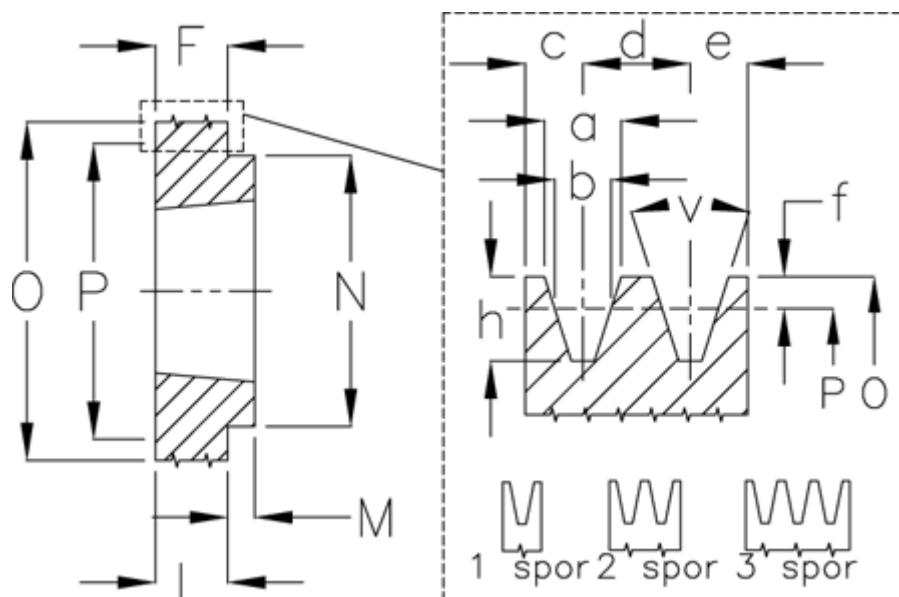

Article number: 604111013201

Description: V-belt pulley SPB 132/1 TL1610

Measures

| | | | | | |
|------------------|--------|----------------|---------|------|-------------|
| a | = 16.3 | For bush | = 1610 | P | = 132 |
| b | = 14.0 | h | = 17.5 | Type | = SPB |
| Bush ζ max | = 42 | J | = - | v | = 34 grader |
| c | = 12.5 | L | = 25 | | |
| d | = 19.0 | m | = - | | |
| e | = 12.5 | N | = - | | |
| f | = 3.5 | Number of ribs | = 1 | | |
| F | = 25 | O | = 139.0 | | |